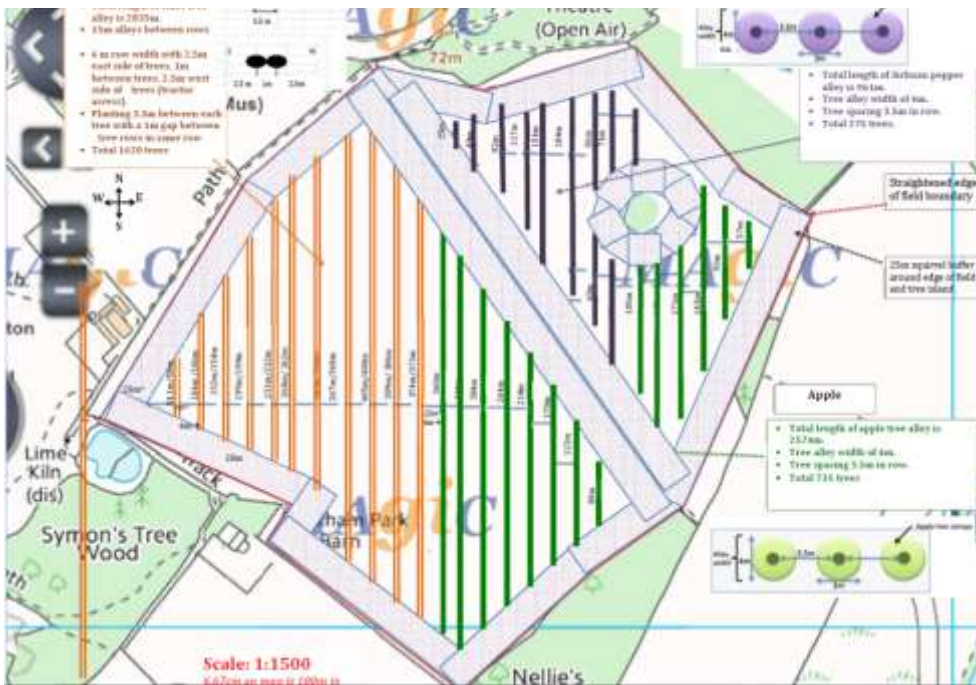

New opportunities in agroforestry

Nut trees, nursery work and tree tenancies

Ella Sparks

Agroforestry at Schumacher

www.themothertree.co.uk -
Schumacher's tree nursery

1 acre forest garden- working progress.

Nut crops and agroforestry

Nursery work for agroforestry

Silvopasture example in North County Dublin.

- 4 acres cobnuts
- 160 walnuts
- 60 heartnuts

- Grazed by Shropshire sheep

Tree tenancies opportunities